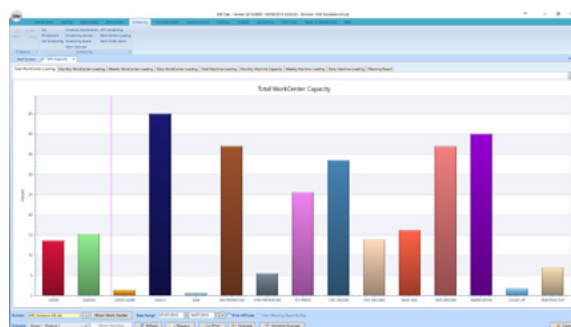

is cost effective, easy to install, implement and use. MIETrak Pro can be adapted to meet all your requirements as it is versatile and is constantly being updated. Both the product and team behind it can support the manufacturing industry with ease and most importantly will support you and your business as you continue to develop and grow.

www.mie-solutions.co.uk